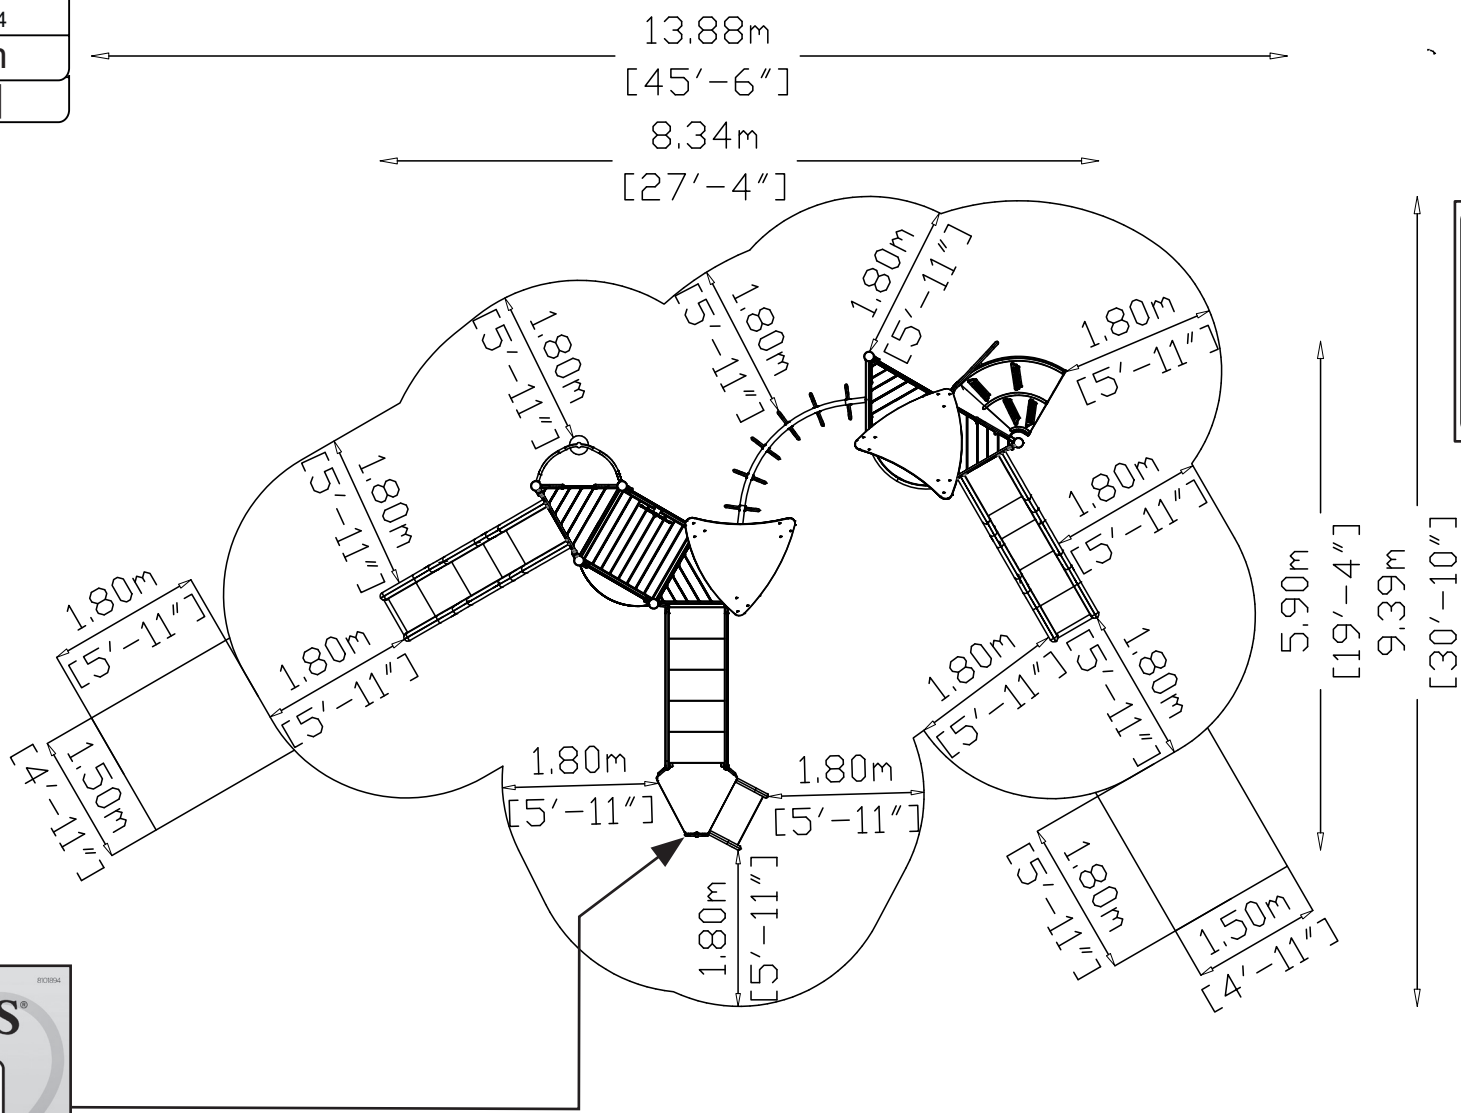

S9

CSA Z 614
2.48m
[8'-2"]

CSA Z614

HAGS®

FOR KIDS AGES
5-12
YEARS

ADULT SUPERVISION RECOMMENDED
www.hags.com