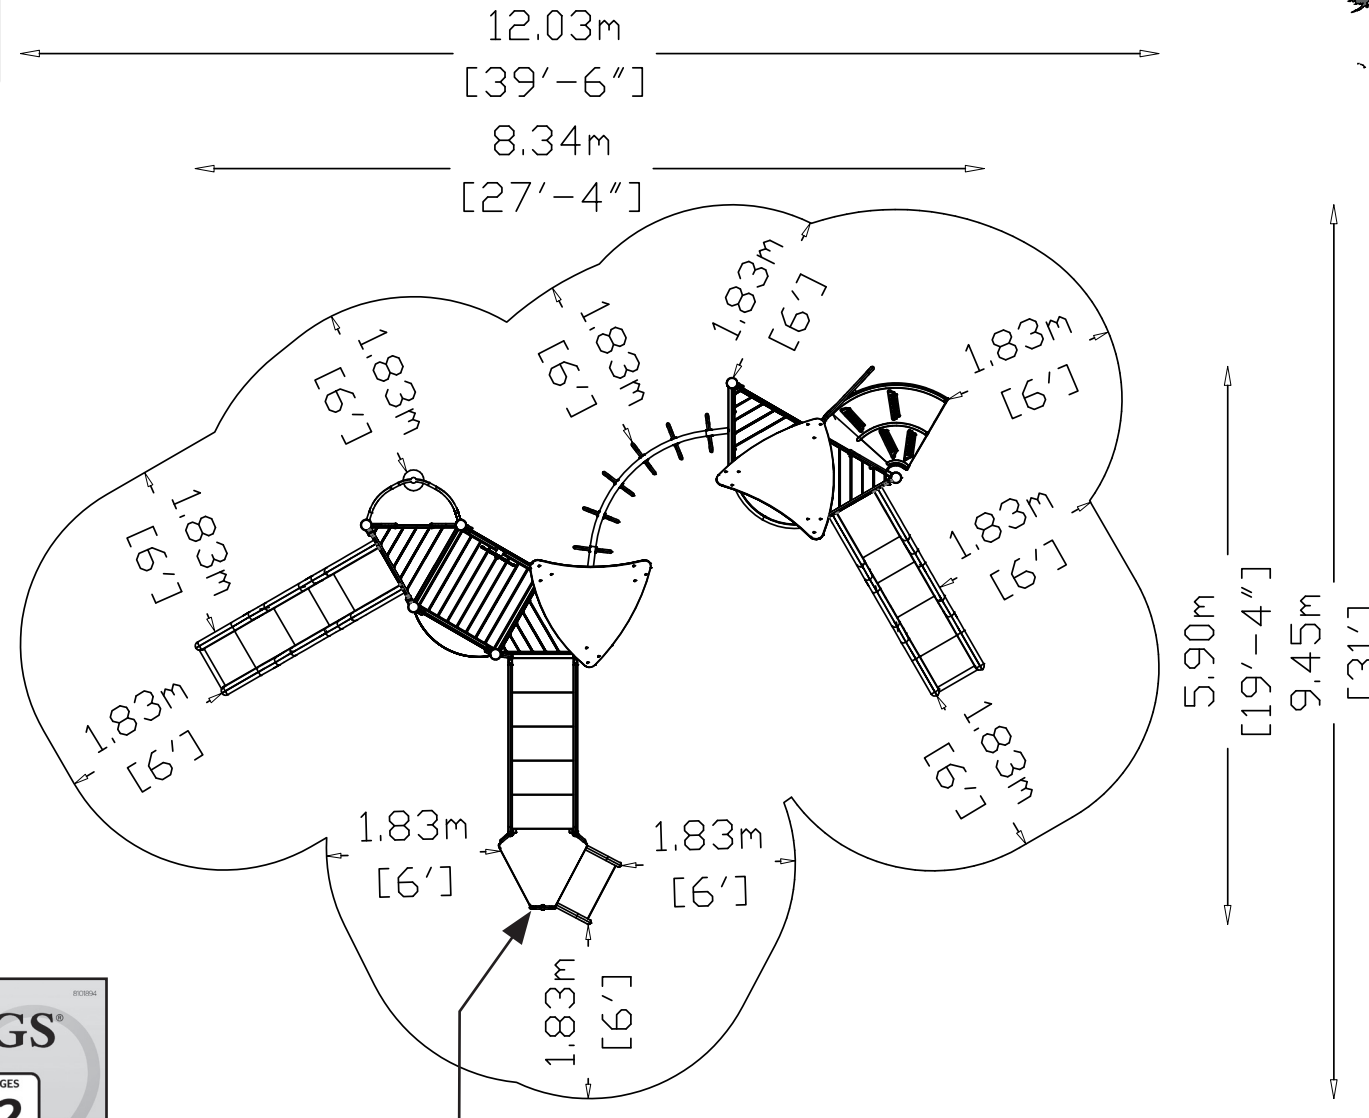

S6

EN1176
1.96m

EN1176

S8

ASTM F1487
8'-2"

ASTM F1487

INSTALL 101

<p>WARNING Playground equipment must not be used as a structure or placed with any means unless specifically approved for such use. See the manufacturer's instructions for proper use. Do not climb on any equipment. Do not swing while playing.</p>	<p>WARNING Children are capable of climbing on slides and other playground equipment. Before allowing children to play, inspect for damage, loose hardware, rust, nails, and sharp edges, and ensure that equipment is properly installed and maintained.</p>	<p>play smart® rules ✓ Do not play on broken or damaged equipment. Report it. ✓ Do not play without adequate safety padding. ✓ No balling, rocking or drawing on equipment. ✓ Do not play on wet surfaces and avoid wet areas while playing. ✓ Do not play tag or run on playground equipment and do not jump off of equipment. ✓ Watch your head! Do not run, climb, swing, rock, slide, or other play equipment. ✓ Do not play on swings or on playground equipment if you are not properly supervised. ✓ Do not sit on top of or under swings, slides, or other equipment. ✓ Do not play on any equipment if you are not properly supervised.</p>
<p>WARNING All playground equipment and rubber surfacing must be inspected regularly for proper fit, wear, or damage. Check for hot surfaces before allowing children to play. Children should wear appropriate shoes at all times.</p>	<p>WARNING Playground equipment on other playground equipment can lead to serious injury from falls, collisions, and head strikes. Do not use playground equipment on other playground equipment. This situation while playing and be avoided.</p>	<p>✓ Adults - do not slide with a child on your lap. It can injure your child's legs. ✓ Before letting go of overhead bars, hand grips with hand your hands a little and slide straight down with both feet. ✓ Sliding straight down with the feet together while swinging. Do not twist or turn.</p>