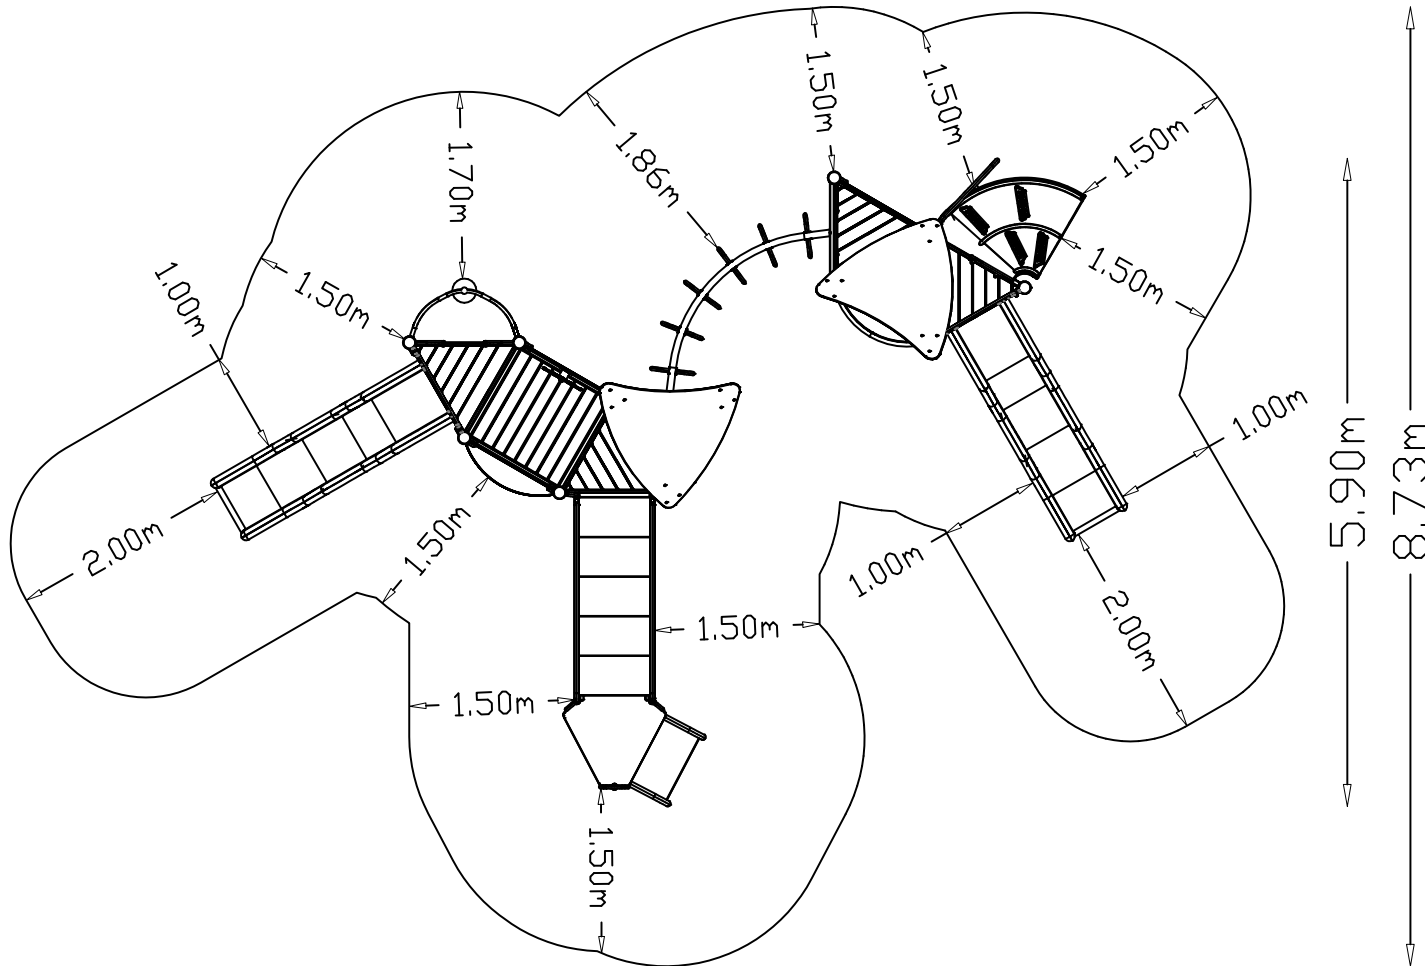

S6

EN1176
1.96m

EN1176

S8

ASTM F1487
8'-2"

ASTM F1487

INSTALL 101

<p>WARNING Playground equipment must not be used as a structure or placed with any means unless specifically approved for such use. See the manufacturer's instructions for proper use. Do not climb on any equipment. Do not swing while playing.</p>	<p>WARNING Children are capable of climbing on slides and other playground equipment. Before allowing children to play, inspect for damage, loose hardware, rust, nails, and sharp edges, and ensure that equipment is properly installed and maintained.</p>	<p>play smart® rules ✓ Do not play on broken or damaged equipment. Report it. ✓ Do not play without adequate safety padding. ✓ No balling, rocking or drawing on equipment. ✓ Do not play on wet surfaces and avoid wet areas while playing. ✓ Do not play tag or run on playground equipment and do not jump off of equipment. ✓ Watch your head! Do not run, climb, swing, rock, slide, or other play equipment. ✓ Do not play on swings or on playground equipment if you are not properly supervised. ✓ Do not sit on top of or under swings, slides, or other equipment. ✓ Do not play on any equipment if you are not properly supervised.</p>
<p>WARNING All playground equipment and rubber surfacing must be inspected regularly for proper fit, wear, or damage. Check for hot surfaces before allowing children to play. Children should wear appropriate shoes at all times.</p>	<p>WARNING Playground equipment on other playground equipment can lead to serious injury from falls, collisions, and head strikes. Do not use playground equipment on other playground equipment. This situation while playing and be avoided.</p>	<p>✓ Adults - do not slide with a child on your lap. It can injure your child's legs. ✓ Before letting go of overhead bars, hand grips with hand your hands a little and slide straight down with both feet. ✓ Sliding straight down with the feet together while swinging. Do not twist or turn.</p>